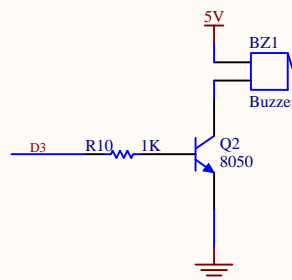

ARDUINO

LCD

RobotDyn
www.robotdyn.com

Graphic LCD I28x64
Shield for Arduino