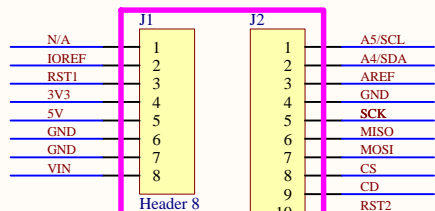

ARDUINO

LCD

RobotDyn
www.robotdyn.com

Graphic LCD I28x64
Shield for Arduino