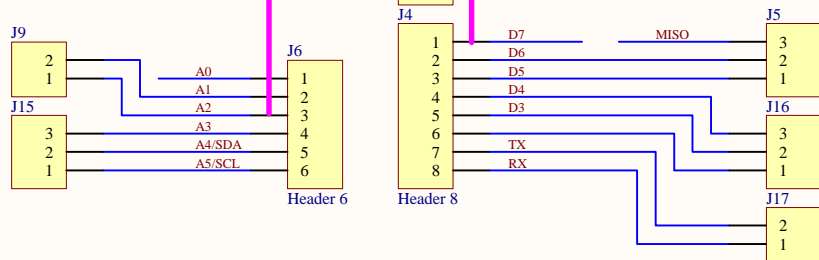

ARDUINO

LCD

RobotDyn
www.robotdyn.com

Graphic LCD I28x64
Shield for Arduino