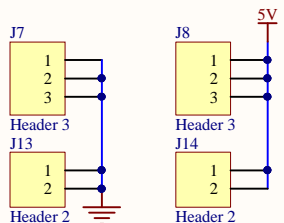

ARDUINO

LCD

RobotDyn
www.robotdyn.com

Graphic LCD I28x64
Shield for Arduino