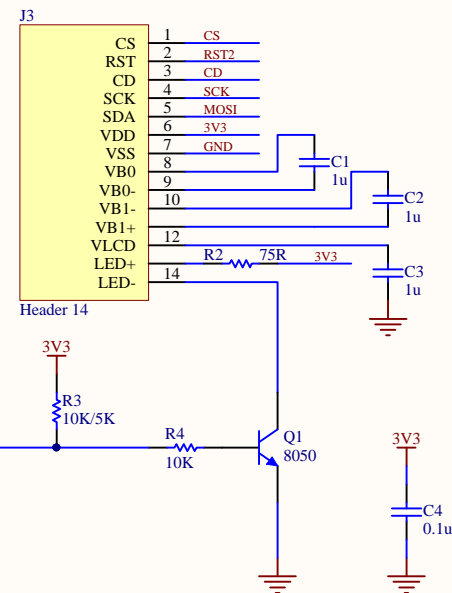

ARDUINO

LCD

RobotDyn
www.robotdyn.com

Graphic LCD I28x64
Shield for Arduino