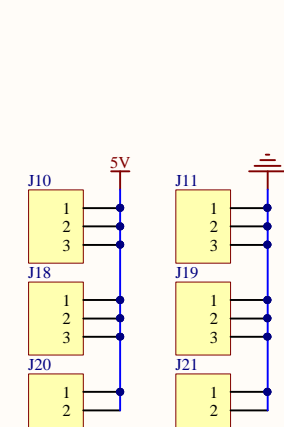

ARDUINO

LCD

RobotDyn
www.robotdyn.com

Graphic LCD I28x64
Shield for Arduino