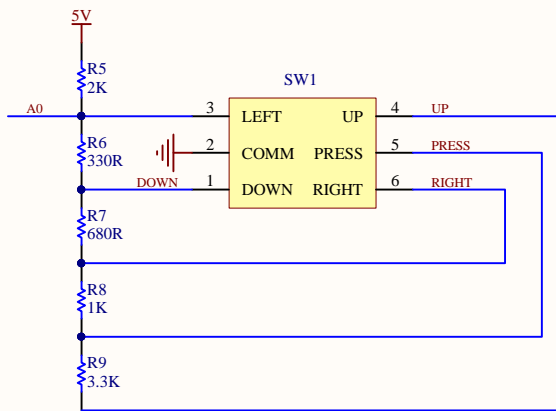

ARDUINO

LCD

RobotDyn
www.robotdyn.com

Graphic LCD I28x64
Shield for Arduino