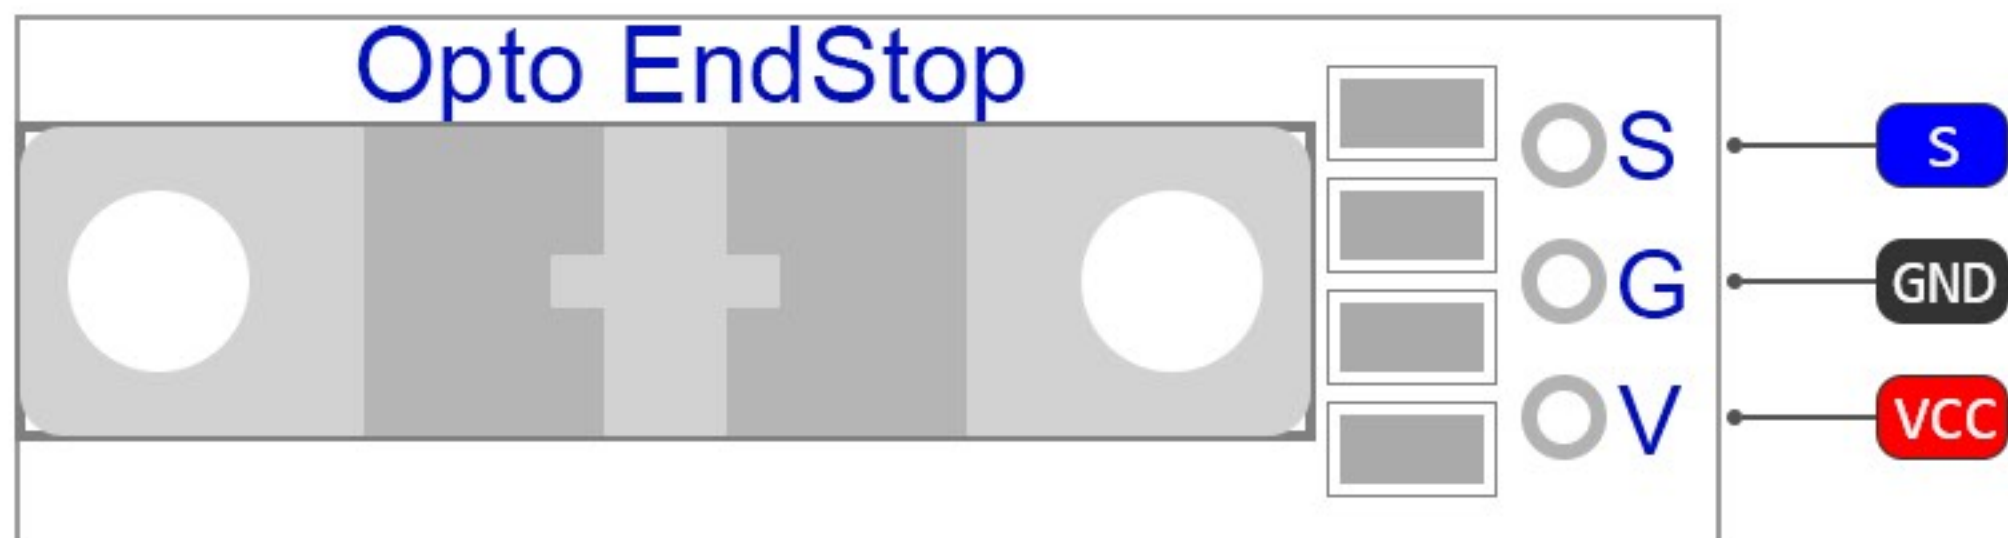

## PINOUT DIAGRAM

Opto Coupler Optical End-stop  
for 3D and CNC machine

 Power

 Control

 GND

RobotDyn®

12 Oct 2018