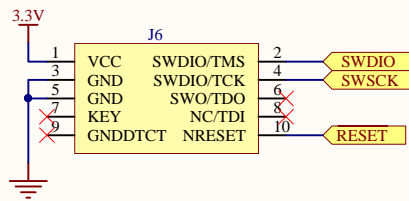

I/O Unit

MCU

Reset Unit

Indication Unit

ICSP

SAMD21 MO-Mini 32-bit
ARM Cortex MO core

Power management