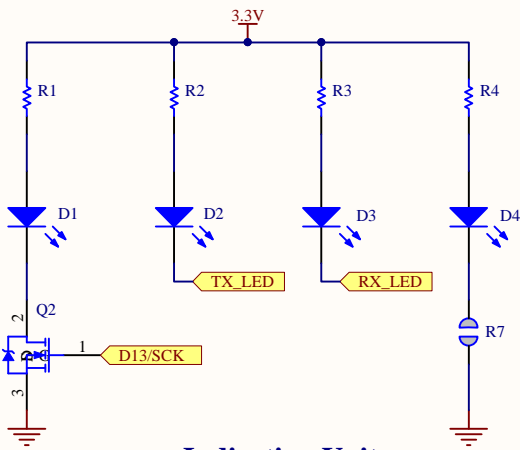

I/O Unit

MCU

Reset Unit

Indication Unit

ICSP

SAMD21 MO-Mini 32-bit
ARM Cortex MO core

Power management