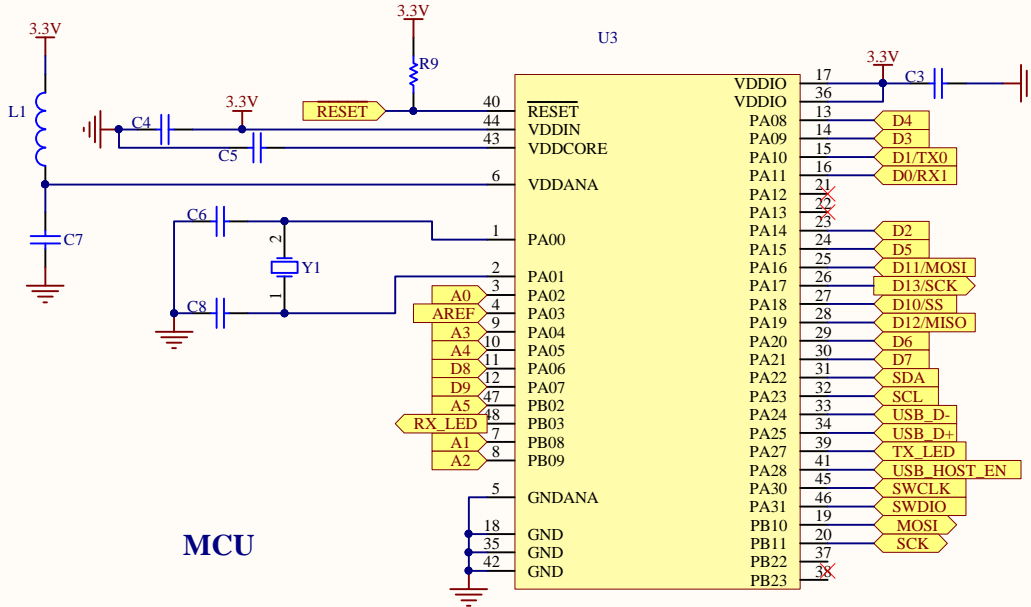

I/O Unit

MCU

Reset Unit

Indication Unit

ICSP

SAMD21 MO-Mini 32-bit
ARM Cortex MO core

Power management