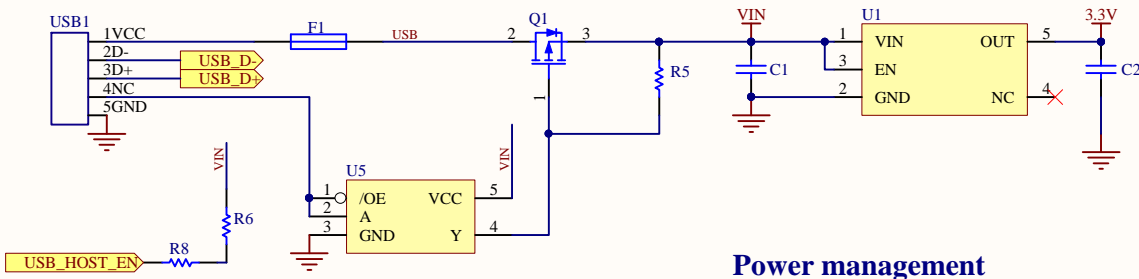

I/O Unit

MCU

Reset Unit

Indication Unit

ICSP

SAMD21 MO-Mini 32-bit
ARM Cortex MO core

Power management