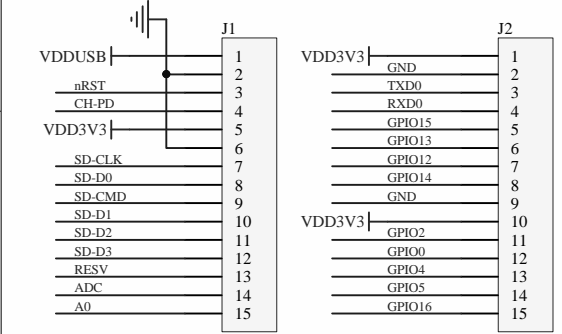

USB Serial Communication Unit

Flash

I/O Ports

ESP8266

Power

Bias for I/Os

RobotDyn
www.robotdyn.com

NODEMCU
ESP8266+CH340G