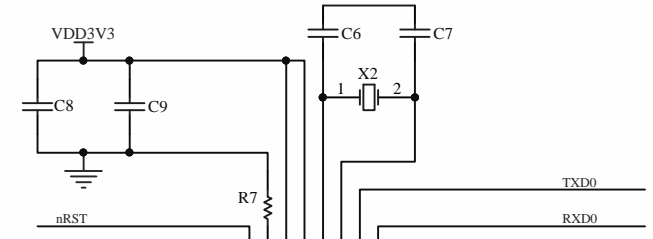

USB Serial Communication Unit

Flash

I/O Ports

ESP8266

Power

Bias for I/Os

RobotDyn
www.robotdyn.com

NODEMCU
ESP8266+CH340G