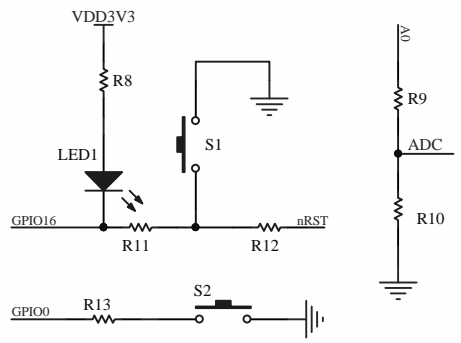

USB Serial Communication Unit

Flash

I/O Ports

ESP8266

Power

Bias for I/Os

RobotDyn
www.robotdyn.com

NODEMCU
ESP8266+CH340G