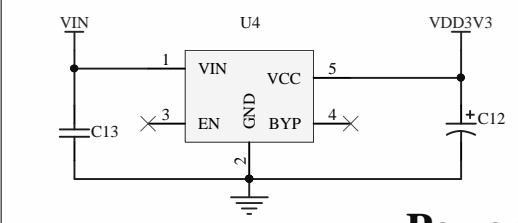

USB Serial Communication Unit

Flash

I/O Ports

ESP8266

Power

Bias for I/Os

RobotDyn
www.robotdyn.com

NODEMCU
ESP8266+CH340G