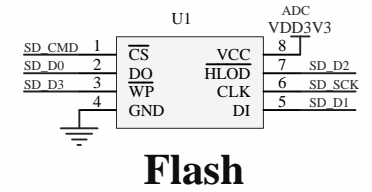

USB Serial Communication Unit

Flash

I/O Ports

ESP8266

Power

Bias for I/Os

RobotDyn
www.robotdyn.com

NODEMCU
ESP8266+CH340G