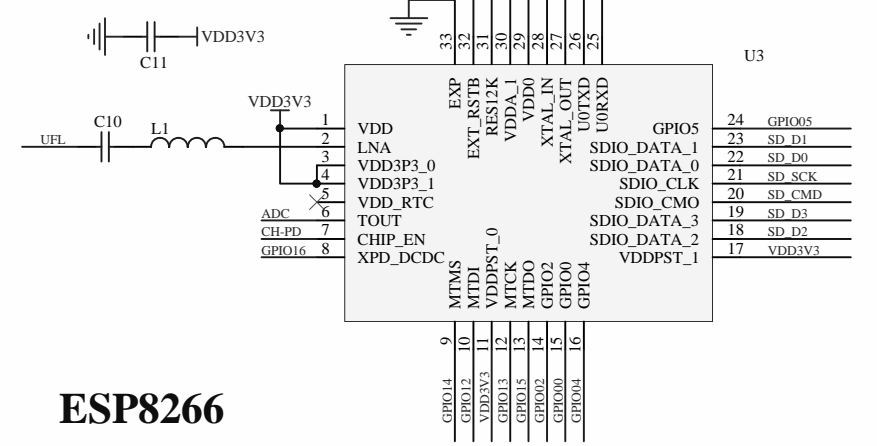

USB Serial Communication Unit

Flash

I/O Ports

ESP8266

Power

Bias for I/Os

RobotDyn
www.robotdyn.com

NODEMCU
ESP8266+CH340G