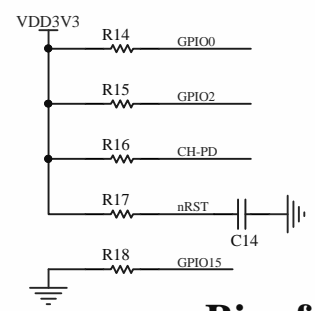

USB Serial Communication Unit

Flash

I/O Ports

ESP8266

Power

Bias for I/Os

RobotDyn
www.robotdyn.com

NODEMCU
ESP8266+CH340G