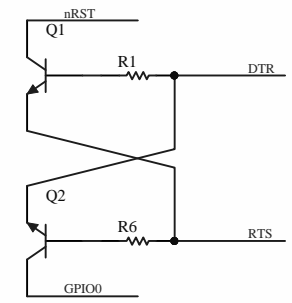

USB Serial Communication Unit

Flash

I/O Ports

ESP8266

Power

Bias for I/Os

RobotDyn
www.robotdyn.com

NODEMCU
ESP8266+CH340G