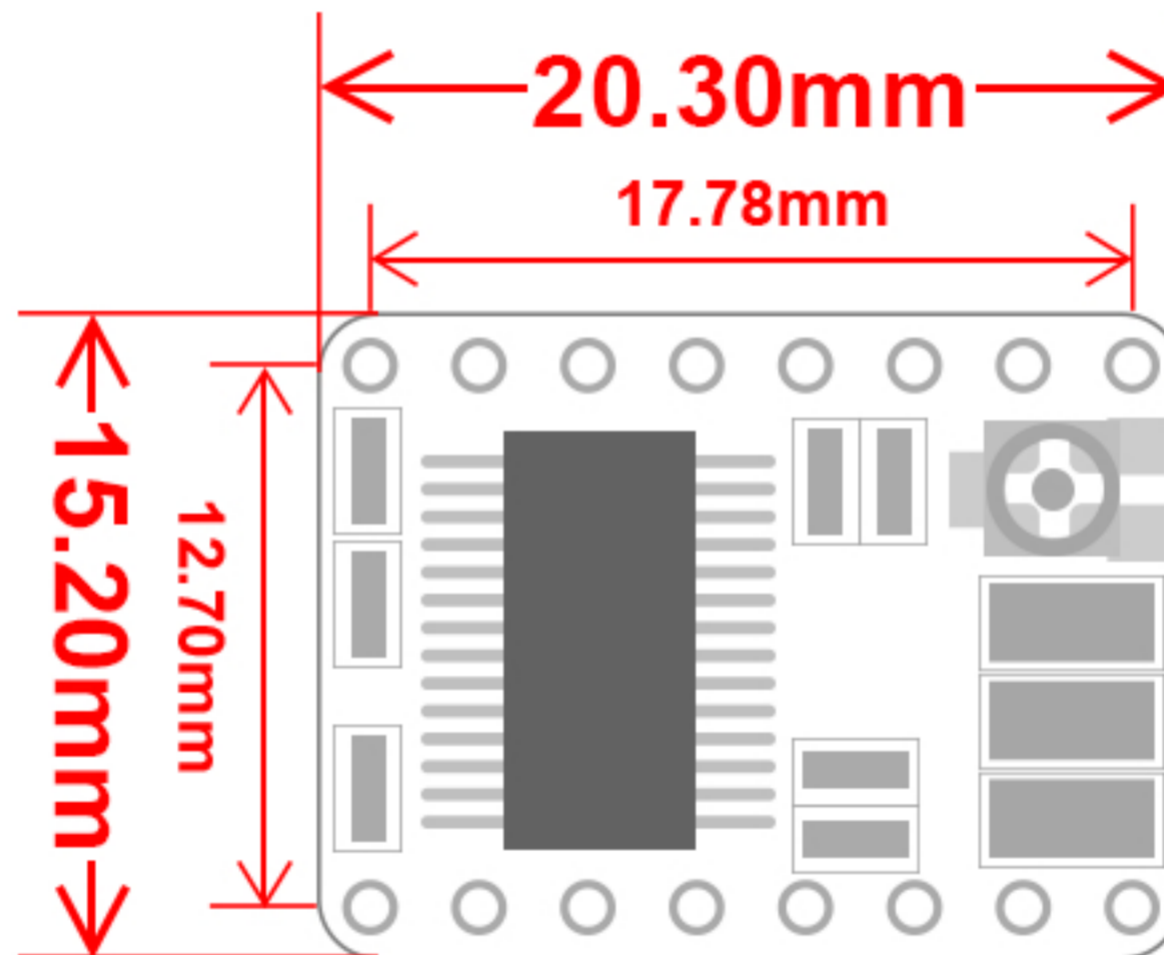

RobotDyn[®]

www.robotdyn.com

DIMENSION DIAGRAM

Stepper motor Driver
DRV8825 for 3D printers

RobotDyn[®]

11 Oct 2017