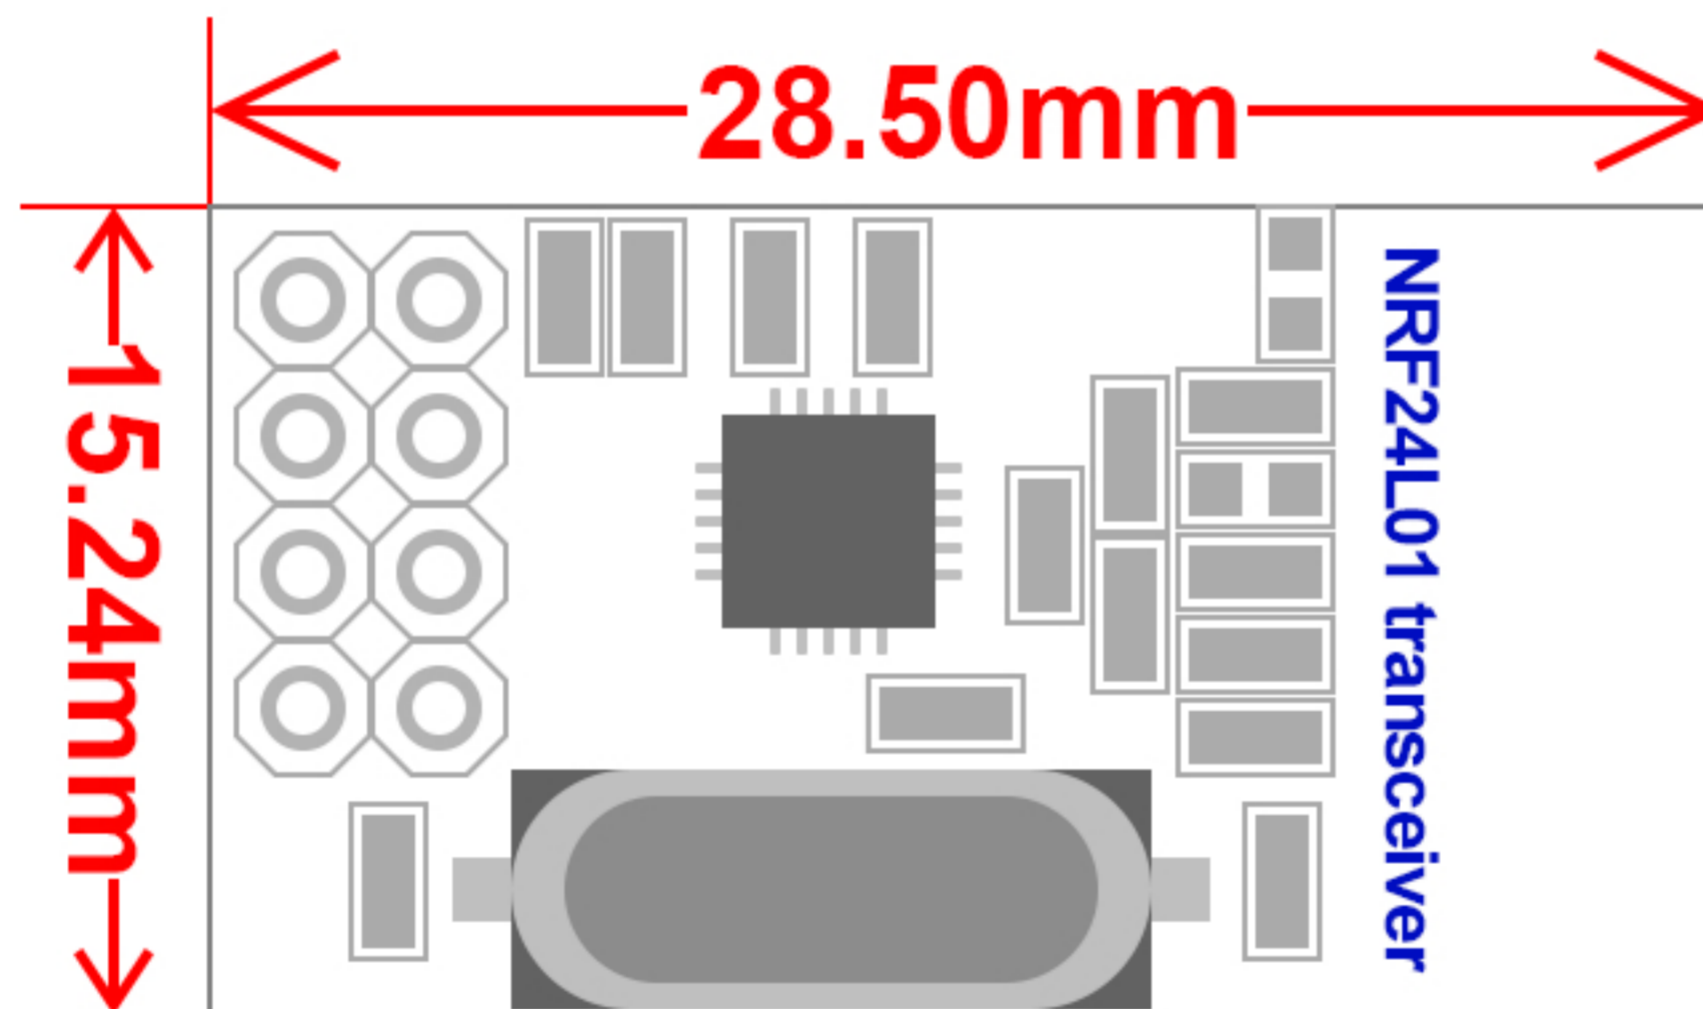

RobotDyn[®]

www.robotdyn.com

DIMENSION DIAGRAM

Wireless Module NRF24L01,
2.4 Ghz RF transceiver, SPI

RobotDyn[®]

21 Nov 2017