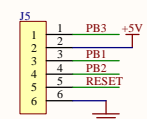

DIGITAL

COMMUNICATION

ICSP

PWOER

PWM

ANALOG

MEGA2560 SYSTEM

RESET