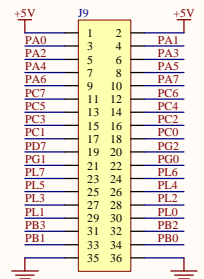

DIGITAL

COMMUNICATION

ICSP

PWOER

PWM

ANALOG

MEGA2560 SYSTEM

RESET