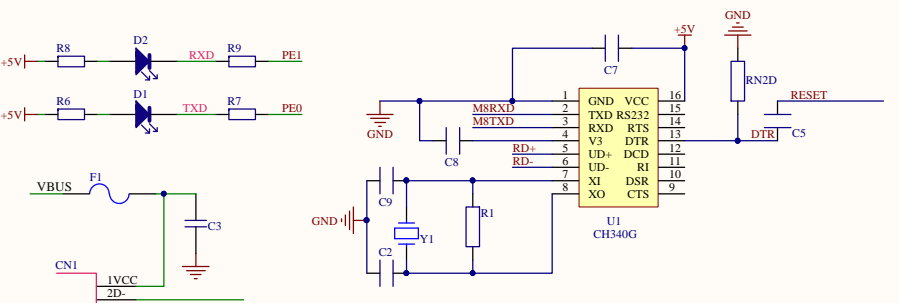

DIGITAL

COMMUNICATION

ICSP

PWOER

PWM

ANALOG

MEGA2560 SYSTEM

RESET

SPI-USB

CH340-USB

PWOER