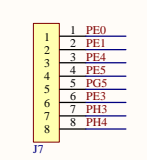

DIGITAL

COMMUNICATION

ICSP

PWOER

PWM

ANALOG

MEGA2560 SYSTEM

RESET