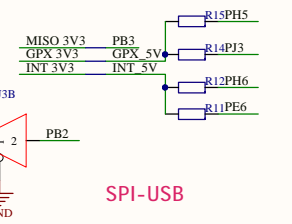

DIGITAL

COMMUNICATION

ICSP

PWOER

PWM

ANALOG

MEGA2560 SYSTEM

RESET

SPI-USB

CH340-USB

PWOER