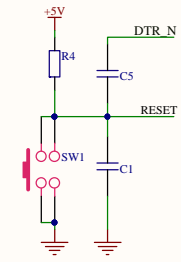

DIGITAL

COMMUNICATION

ICSP

PWOER

PWM

ANALOG

MEGA2560 SYSTEM

RESET