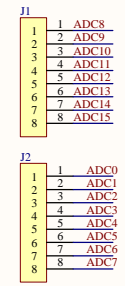

DIGITAL

COMMUNICATION

ICSP

PWOER

PWM

ANALOG

MEGA2560 SYSTEM

RESET