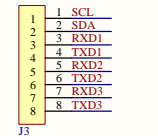

DIGITAL

COMMUNICATION

ICSP

PWOER

PWM

ANALOG

MEGA2560 SYSTEM

RESET