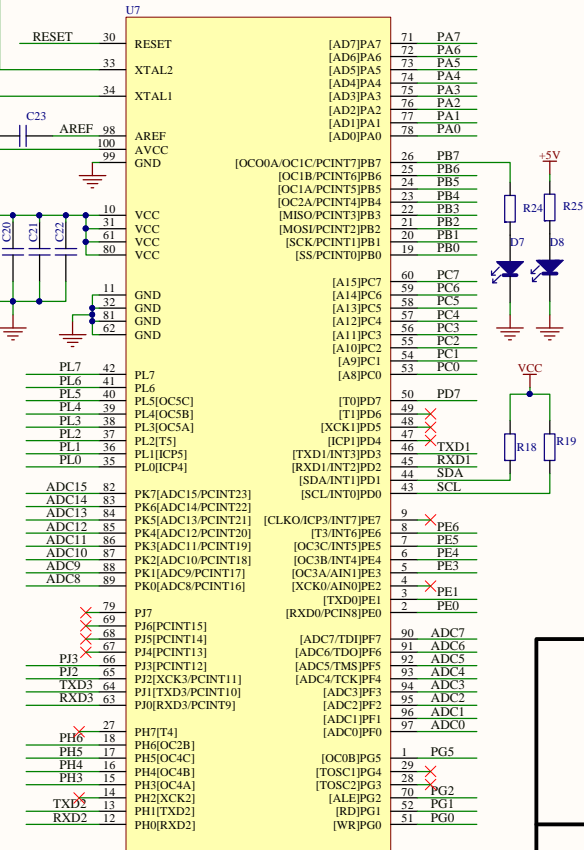

DIGITAL

COMMUNICATION

ICSP

PWOER

PWM

ANALOG

MEGA2560 SYSTEM

RESET

SPI-USB

CH340-USB

PWOER