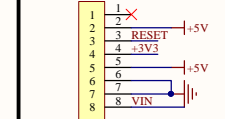

DIGITAL

COMMUNICATION

ICSP

PWOER

PWM

ANALOG

MEGA2560 SYSTEM

RESET