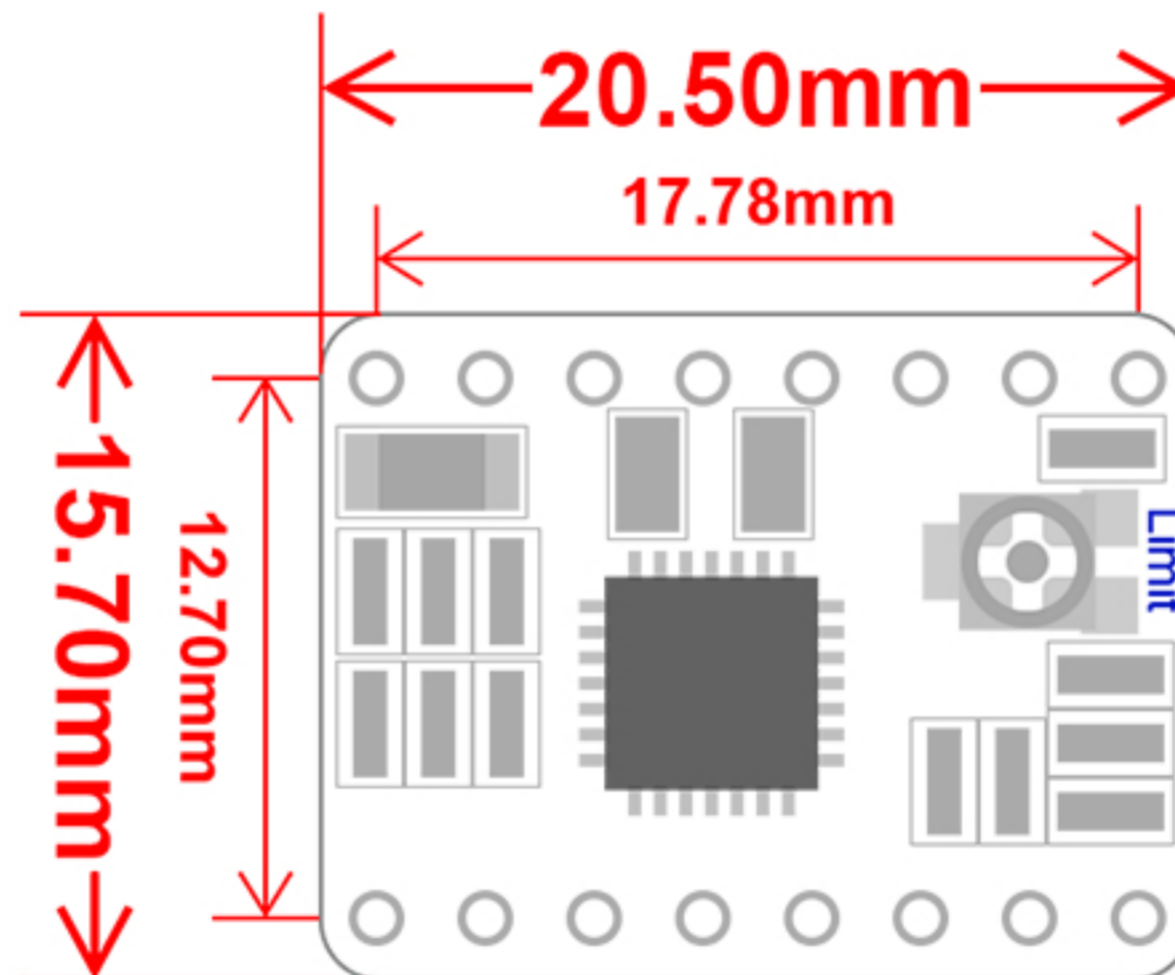

**RobotDyn**<sup>®</sup>

[www.robotdyn.com](http://www.robotdyn.com)

DIMENSION DIAGRAM

Stepper motor Driver  
A4988 for 3D printers,  
with heating sink

**RobotDyn**<sup>®</sup>

11 Oct 2017